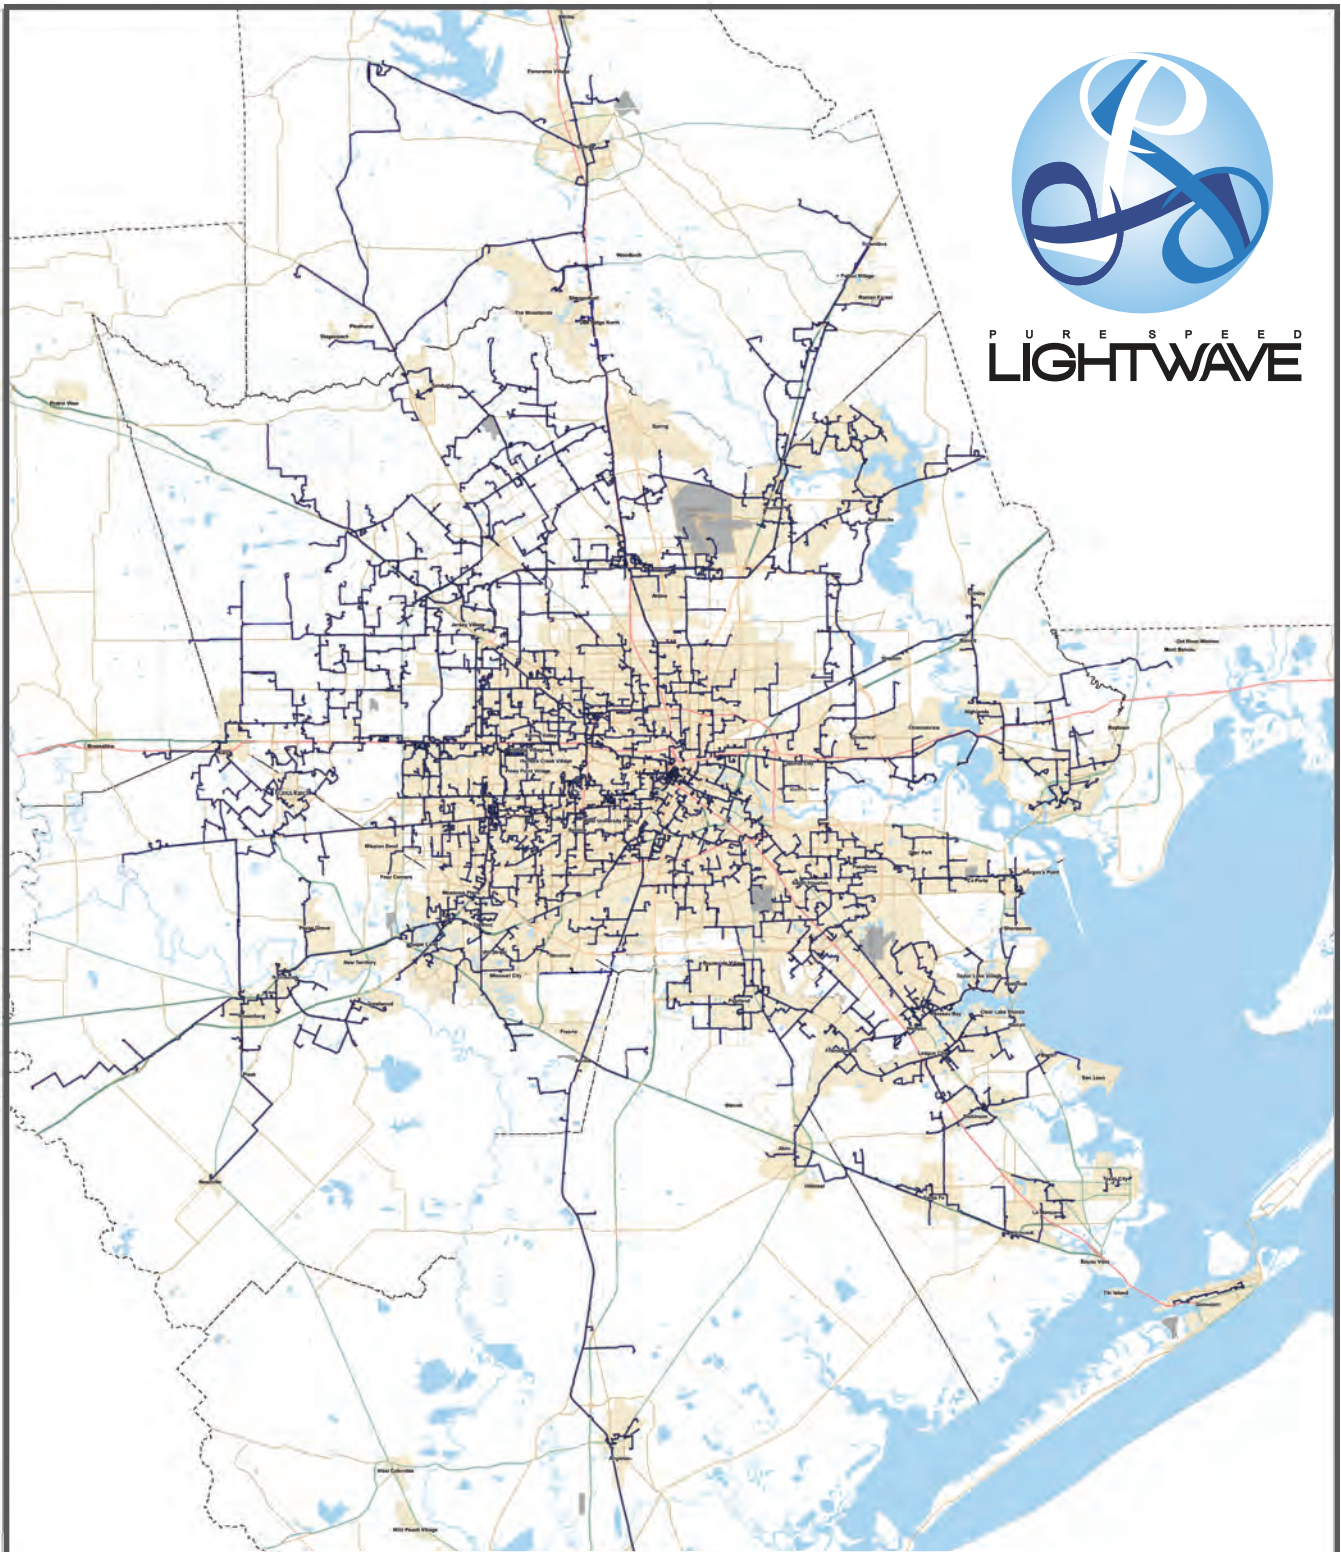

### Bandwidth Usage

Allows enterprise customers to burst beyond bandwidth to a max port speed of 100 Mbps based on the 95th percentile usage rule.

Great Connections Happen Here

PURE SPEED  
LIGHTWAVE

The switched Layer 2 private Metropolitan Area Network footprint is approximately 5,000 route miles and covers Houston and seven surrounding counties.